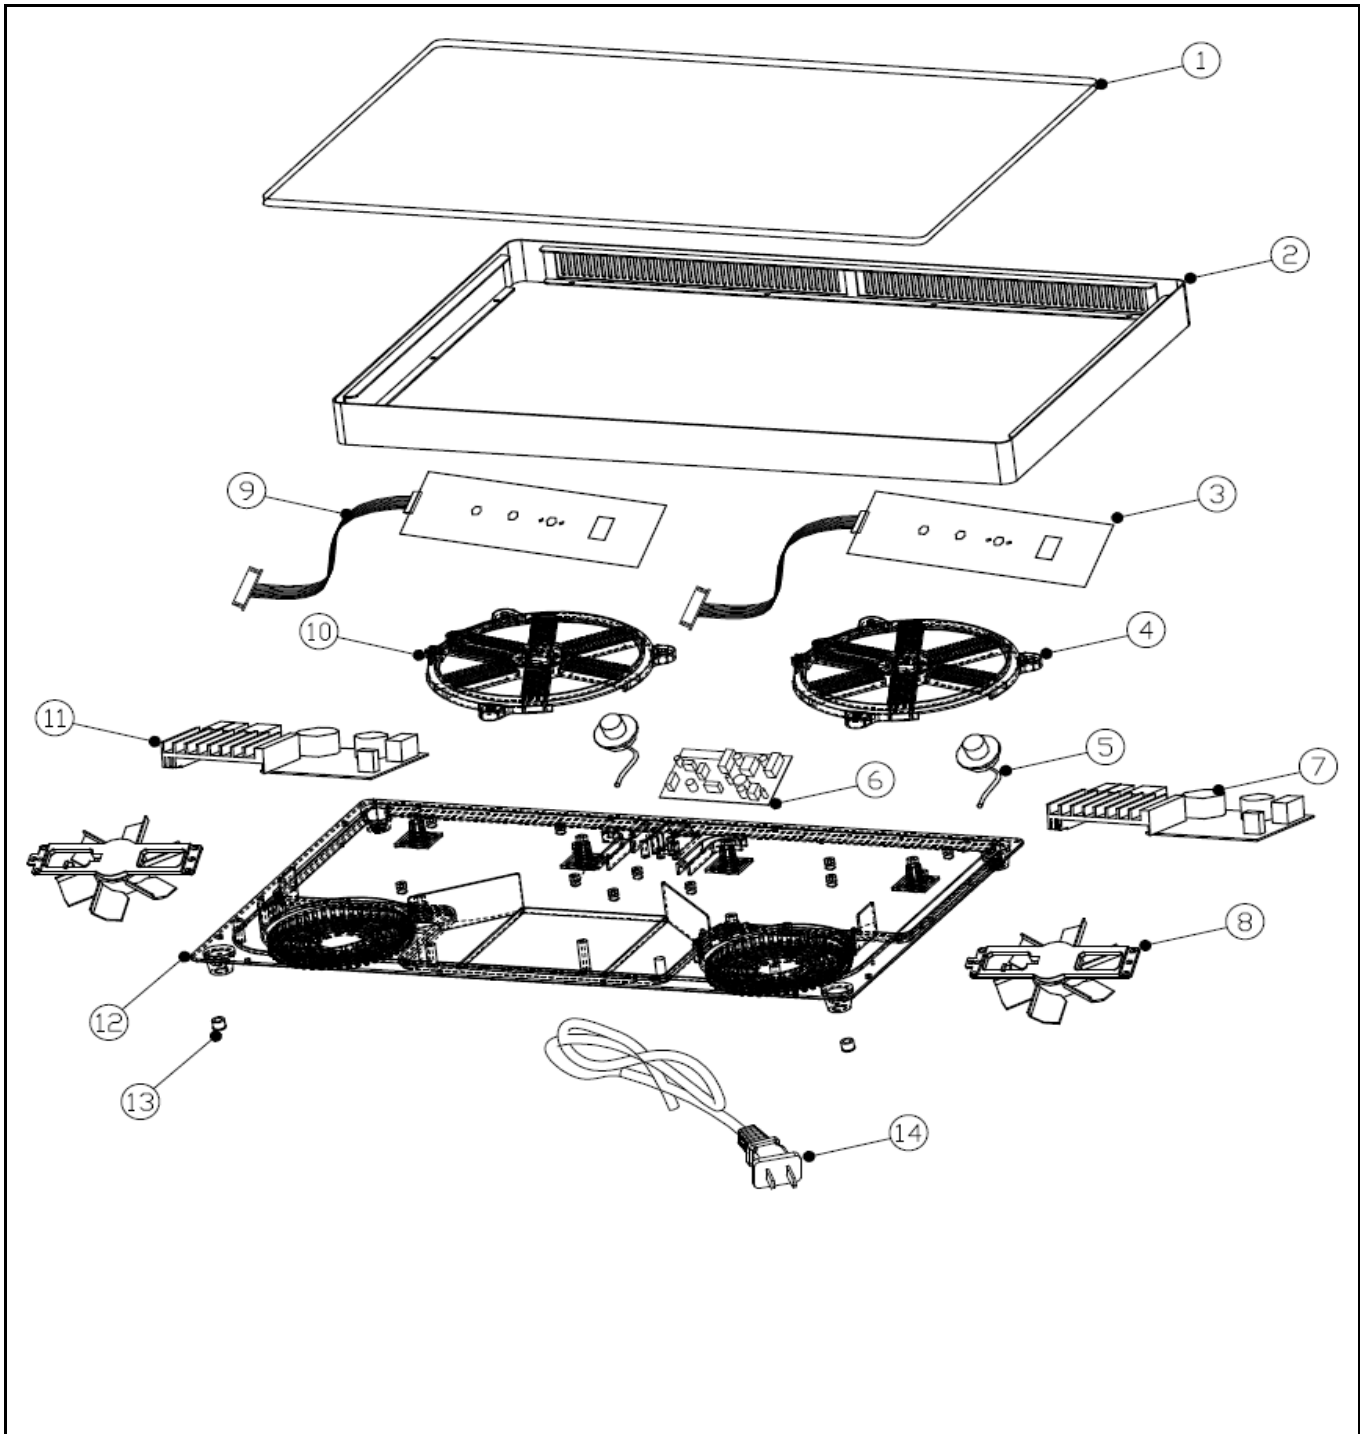

Drawing

 HENDI FOOD SERVICE EQUIPMENT Hendi B.V. Steenoven 21 3911 TX Rhenen The Netherlands	Batch #	Appliance part#
	170225 and up	239285
	Description	
	Double Induction Cooker Display Line	

Date	27-03-2018	Revision #	1.0
Revision	First Bill of Materials (BOM)		

Wiring diagram

 <p>Hendi B.V. Steenoven 21 3911 TX Rhenen The Netherlands</p>	Batch #	Appliance part#
	170225 and up	239285
	Description	
	Double Induction Cooker Display Line	

Date	27-03-2018	Revision #	1.0
Revision	First Bill of Materials (BOM)		